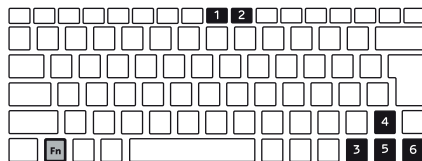

EN

INSTALLATION

- 1) Simply connect the cable to an available micro-USB port in your 10" tablet computer.

FN KEYS

To use the "Fn" keys, you must press simultaneously the "Fn" key along with the desired function key: 1) Volume down; 2) Volume up; 3) Home; 4) Page up; 5) Page down; 6) End.

NUM LOCK KEYS

To use the numeric keys, you must activate this function by pressing the "Num Lock" key. Press again to deactivate.

One Life.
Make it simple.

www.1-Life.eu

TECHNICAL ASSISTANCE

Regarding technical issues, please visit www.1-Life.eu or contact us through contact@1-Life.eu.