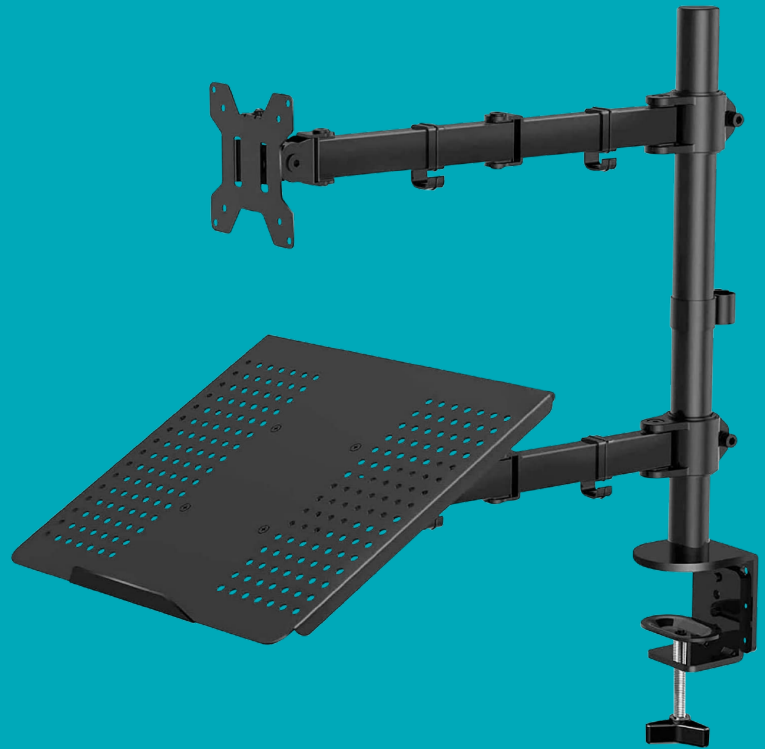

1LIFE SPT: 13"/27" MONITOR + 17" LAPTOP

Monitor and laptop desk mounting system with articulated arms.

VESA
Compliance

Position
Adjustments

Articulated
Arms

SPECIFICATIONS

Supported laptop size: 17.3" max
Laptop platform: 355x300 mm
Supported monitor size: 13" ~ 27"
Supported VESA standards:
75x75 / 100x100
Maximum supported weight:
8 Kg (on each arm)
Tilt: 30°
Swivel: 180°

Package contents:
- Monitor and laptop desk mount
- Screws
- User guide

LOGISTICS

SKU: 1IFESPT132717LT
EAN: 5600413205549

HEIGHT ADJUSTMENT

SWIVEL ADJUSTMENT

TILT ADJUSTMENT